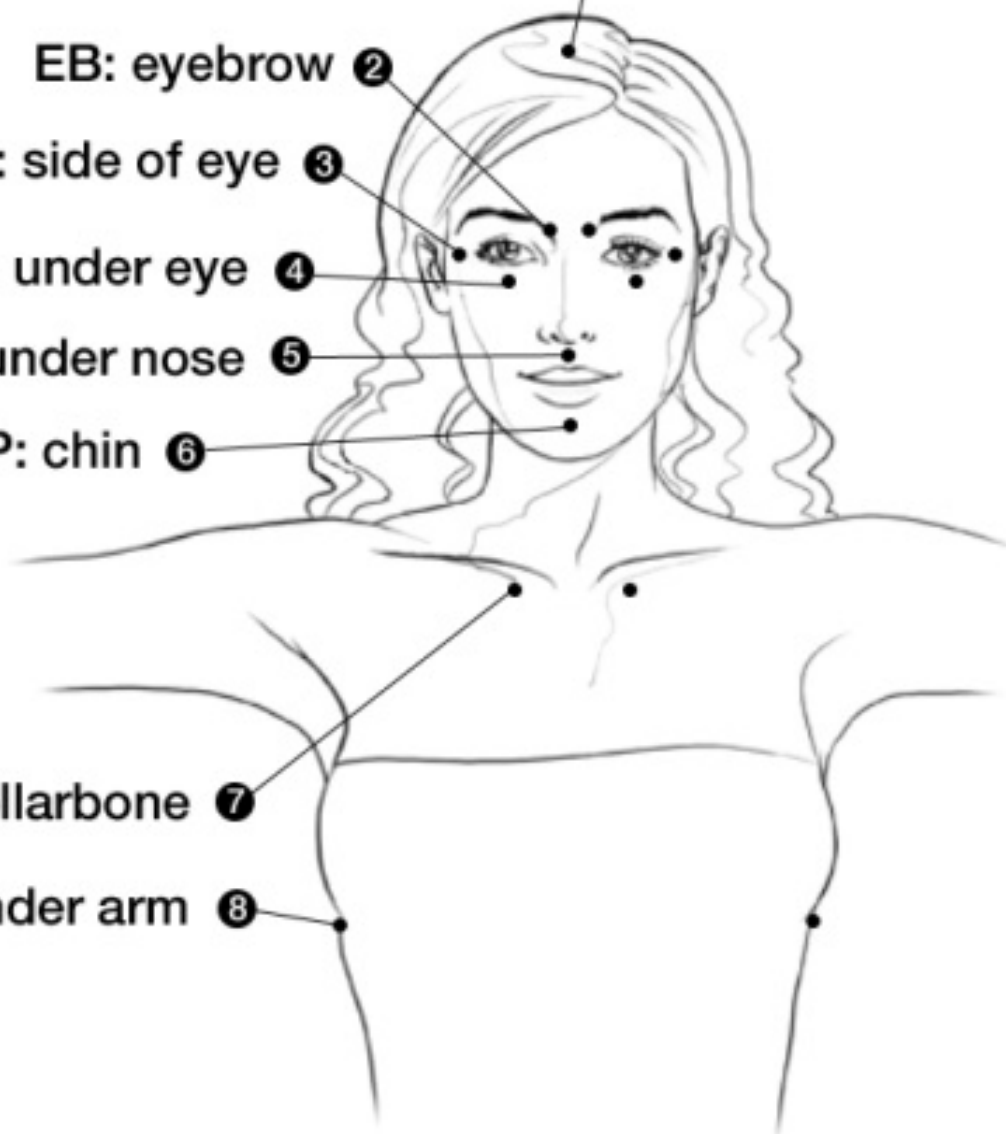

1 KC: karate chop

9 TH: top of head

EB: eyebrow **2**

SE: side of eye **3**

UE: under eye **4**

UN: under nose **5**

CP: chin **6**

CB: collarbone **7**

UA: under arm **8**

www.TheTappingSolution.com

(c) 2012 The Tapping Solution, LLC